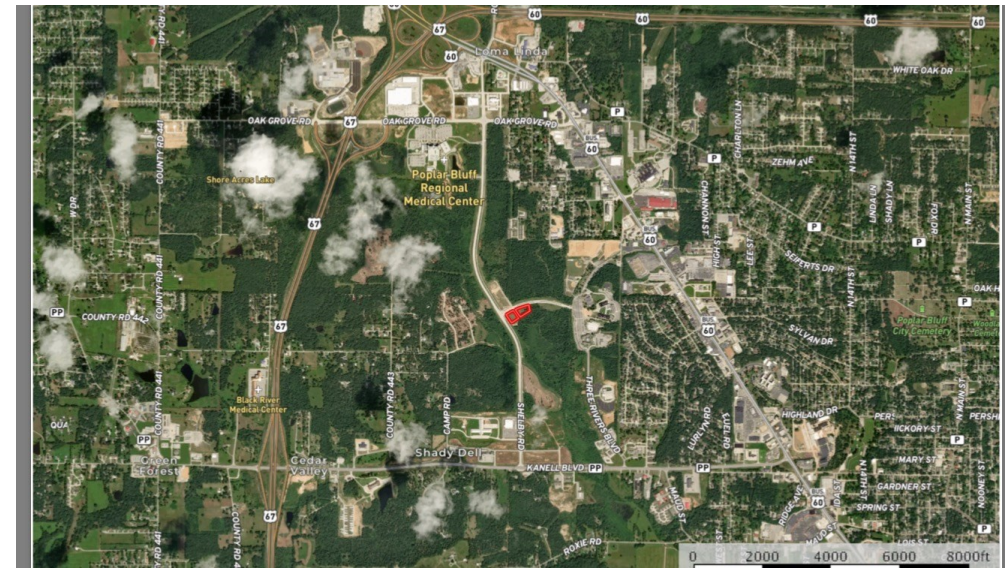

2.25+/- Acres Prime Commercial Property

Event Description

□

Online only

 **Start bidding :**

6/14/2019 9:24 AM CST

 **End bidding :**

7/25/2019 9:24 AM CST