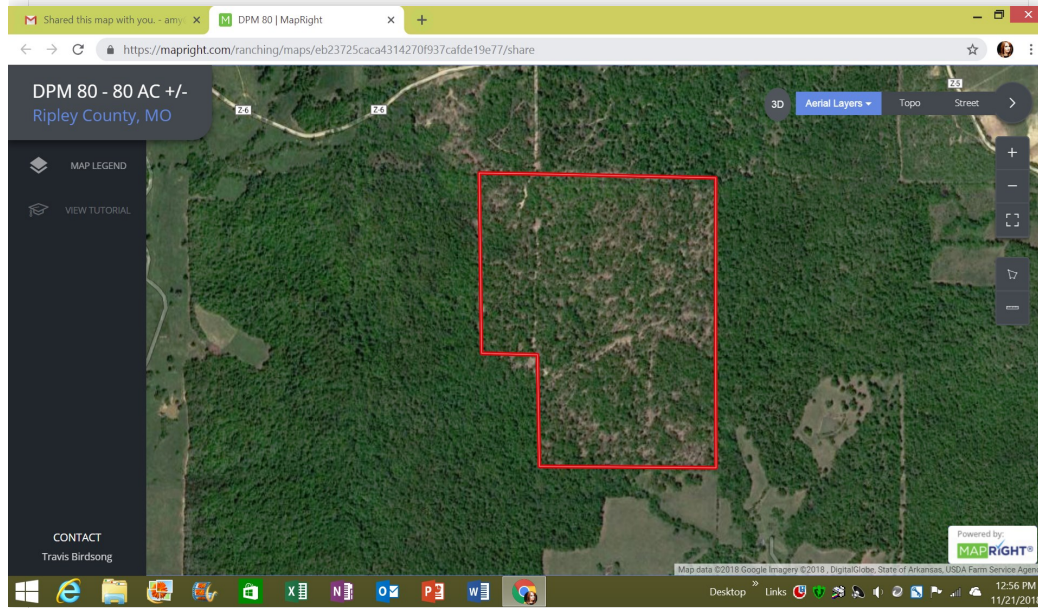

$89,000

Tired of Crowds in your Hunting Spot?

MLS # 24232-17003

CONTACT US

TRAVIS BIRDSONG

OWNER/AUCTIONEER/ /BROKER

📞 (573) 429-7069

✉️ travis@birdsongauction.com

🏠 Birdsong Auction & Real Estate Group Llc

📍 1419 W Maud St., PO Box 787, Poplar Bluff, Missouri, United States, 63901

MLS# : 24232-17003

Price : $89,000

Type : Land for Sale

Size : 80 Acres

Address : Section 556, Township 21N, Range 1W , Gatewood , Missouri , 63935

FEATURES

✓ Hunting

ABOUT THE PROPERTY

This 80 +-acre Ripley County, Missouri Farm for Sale would make a great hunting tract or cabin location! Larger timber has been harvested with good locations for food plots, perfect for a cabin or off grid hideaway! Access is deeded easement from county road. This land is priced to sell! Call Travis Birdsong @ 573-429-7069 today to schedule a showing!