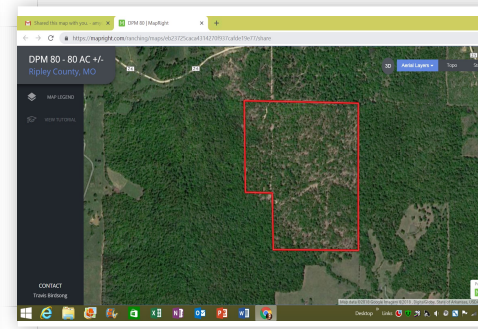

$89,000

Tired of Crowds in your Hunting Spot?

MLS # 24232-17003

CONTACT US

TRAVIS BIRDSONG

OWNER/AUCTIONEER/ /BROKER

📞 (573) 429-7069

✉️ travis@birdsongauction.com

🏠 Birdsong Auction & Real Estate Group Llc

📍 1419 W Maud St., PO Box 787, Poplar Bluff, Missouri, United States, 63901

MLS# : 24232-17003

Price : $89,000

Type : Land for Sale

Size : 80 Acres

Address : Section 556, Township 21N, Range 1W , Gatewood , Missouri , 63935

FEATURES

✓ Hunting

ABOUT THE PROPERTY

This 80 +-acre Ripley County, Missouri Farm for Sale would make a great hunting tract or cabin location! Larger timber has been harvested with good locations for food plots, perfect for a cabin or off grid hideaway! Access is deeded easement from county road. This land is priced to sell! Call Travis Birdsong @ 573-429-7069 today to schedule a showing!