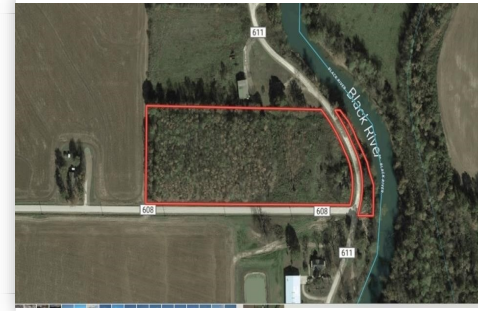

6 +/- Acres Land With Timber and Black River Frontage

MLS # 24232-17020

**MLS# :** 24232-17020

**Price :**

**Type :** Land for Sale

**Size :** 6 Acres

**Address :** CR 608 , Poplar Bluff , Missouri , 63901

## ABOUT THE PROPERTY

6 +/- Acres Land With Timber and Black River Frontage Located Just Southeast of Poplar Bluff, MO on CR 608. Watch for Signs and complete terms & conditons!